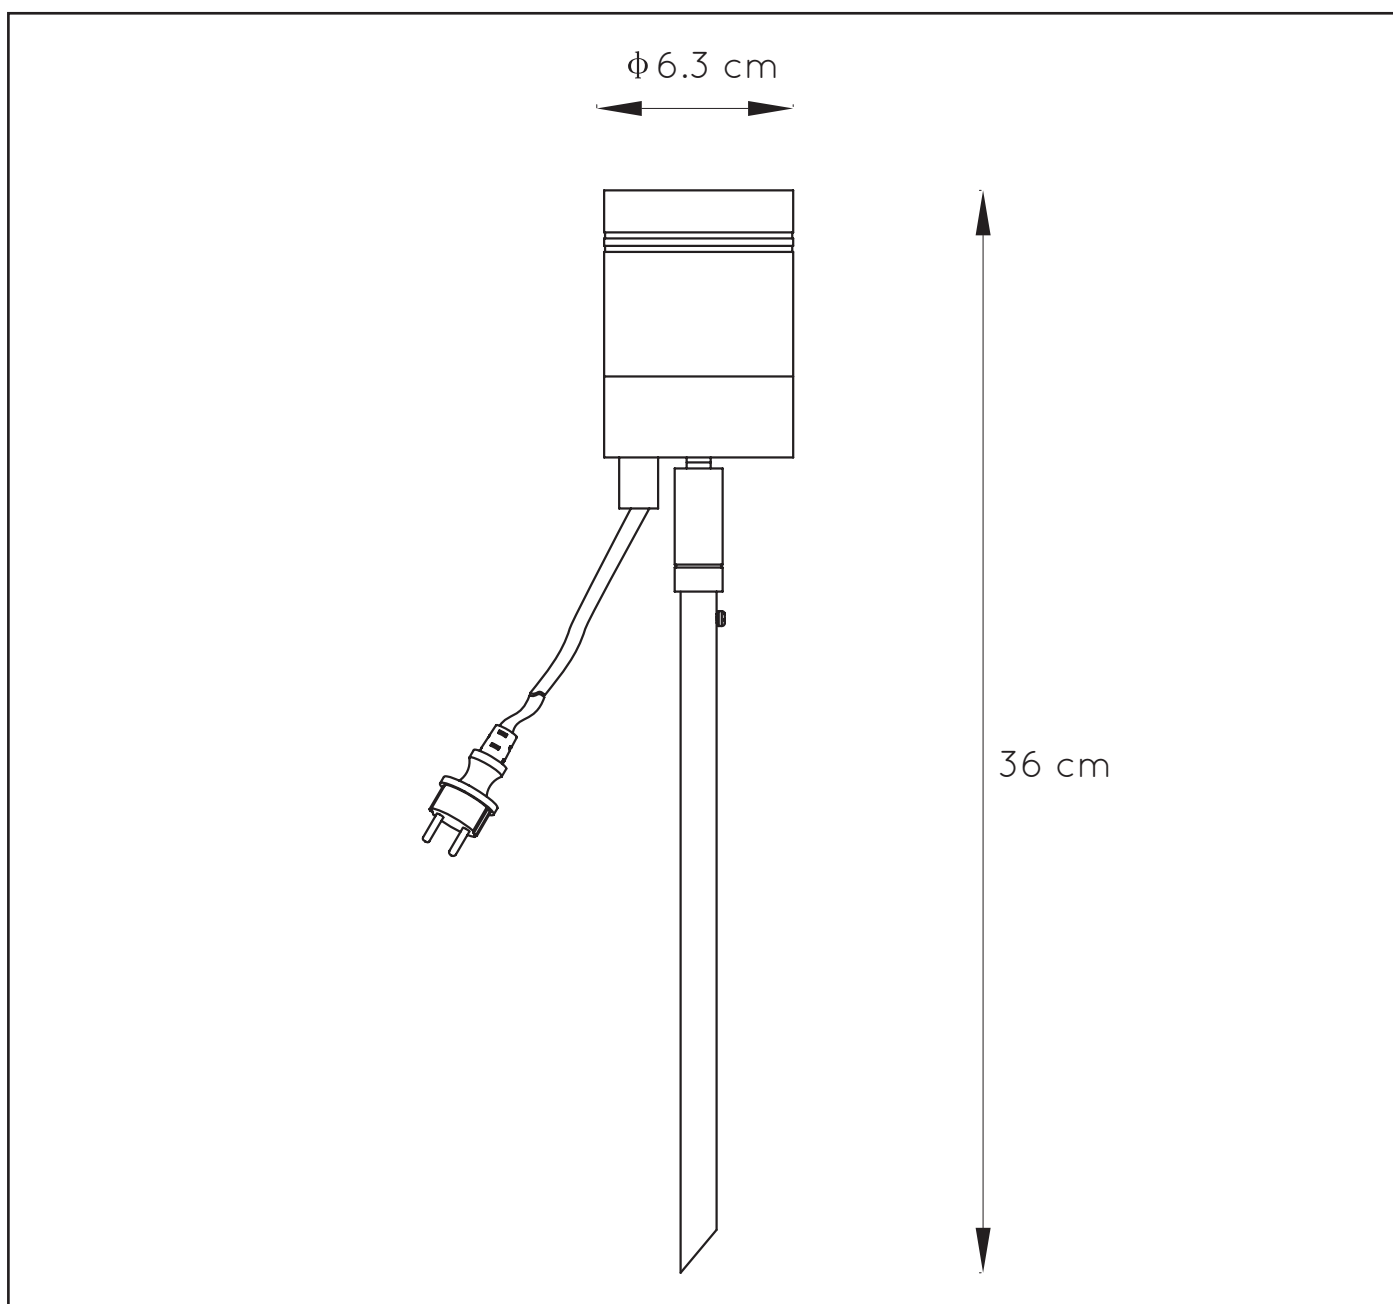

LUCIDE

TECHNICAL DRAWING&DIMENSIONS

ARNE-LED

Item number : 14868/05/12

EAN code : 5411212143952

Item number : 14868/05/30

EAN code : 5411212143969

For more specifications, dimensions please visit

www.lucide.com